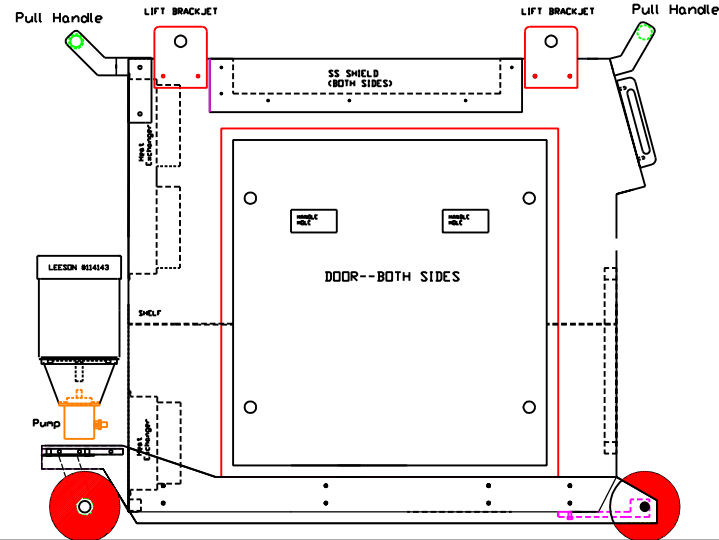

SPECIFICATION
 30-40 KW
 COOLING CAPACITY:
 3000-6000 BTU

MOBILE INDUCTION SYSTEM
 by MSI AUTOMATION, INC.
 WICHITA, KANSAS USA

REAR VIEW

SIDE VIEW

FRONT VIEW