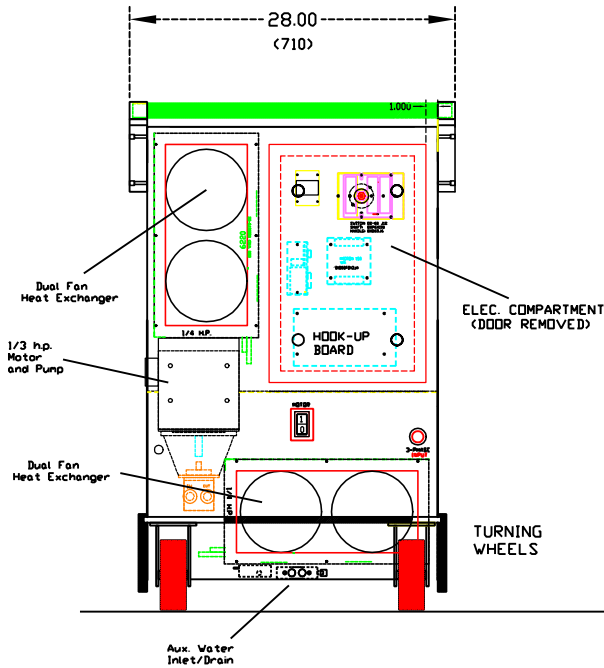

SPECIFICATION
 30-40 KW
 COOLING CAPACITY:
 3000-6000 BTU

MOBILE INDUCTION SYSTEM
 by MSI AUTOMATION, INC.
 WICHITA, KANSAS USA

REAR VIEW

SIDE VIEW

FRONT VIEW