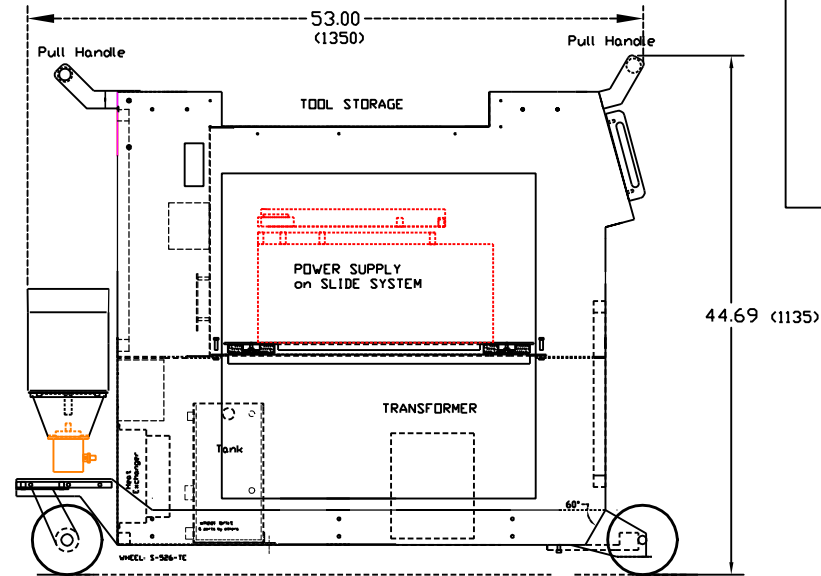

SPECIFICATION
 30-40 KW
 COOLING CAPACITY:
 3000-6000 BTU

MOBILE INDUCTION SYSTEM
 by MSI AUTOMATION, INC.
 WICHITA, KANSAS USA

REAR VIEW

SIDE VIEW

FRONT VIEW